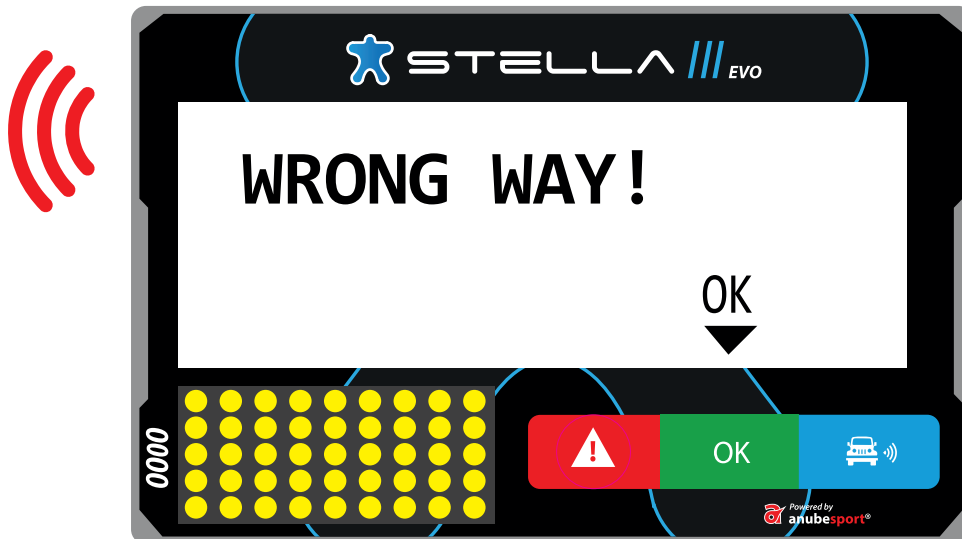

MESSAGES

The HQ can send us messages or questions that can be answered with OK, YES or NO