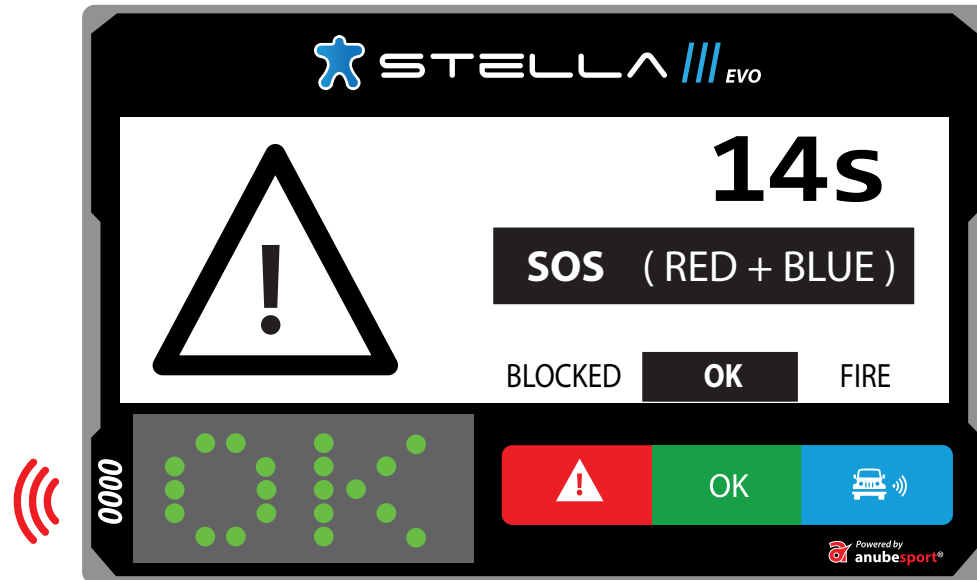

OK MESSAGE

OK

Crew is OK and vehicle is NOT BLOCKING the track.

NEXT SCREEN

RECEIVING ALERT