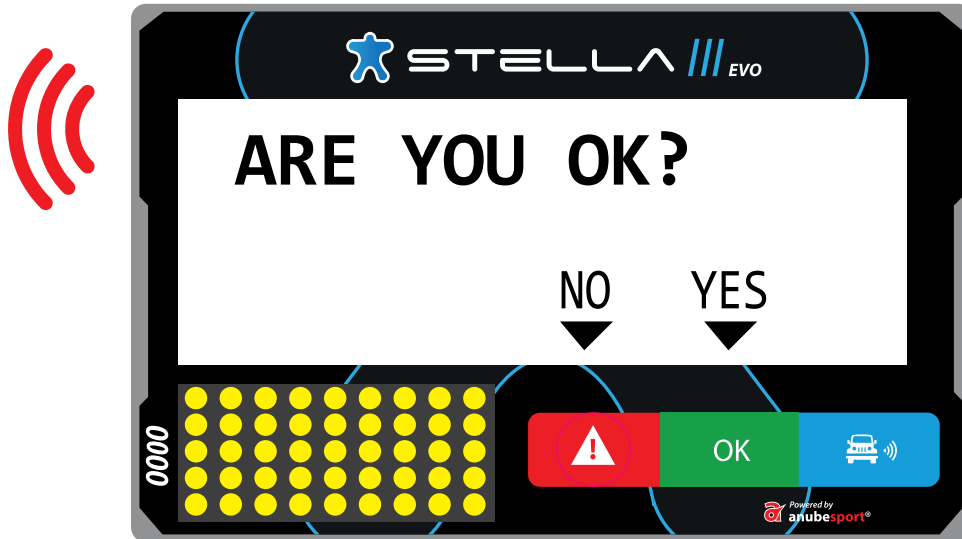

MESSAGES

The HQ can send us messages or questions that can be answered with OK, YES or NO