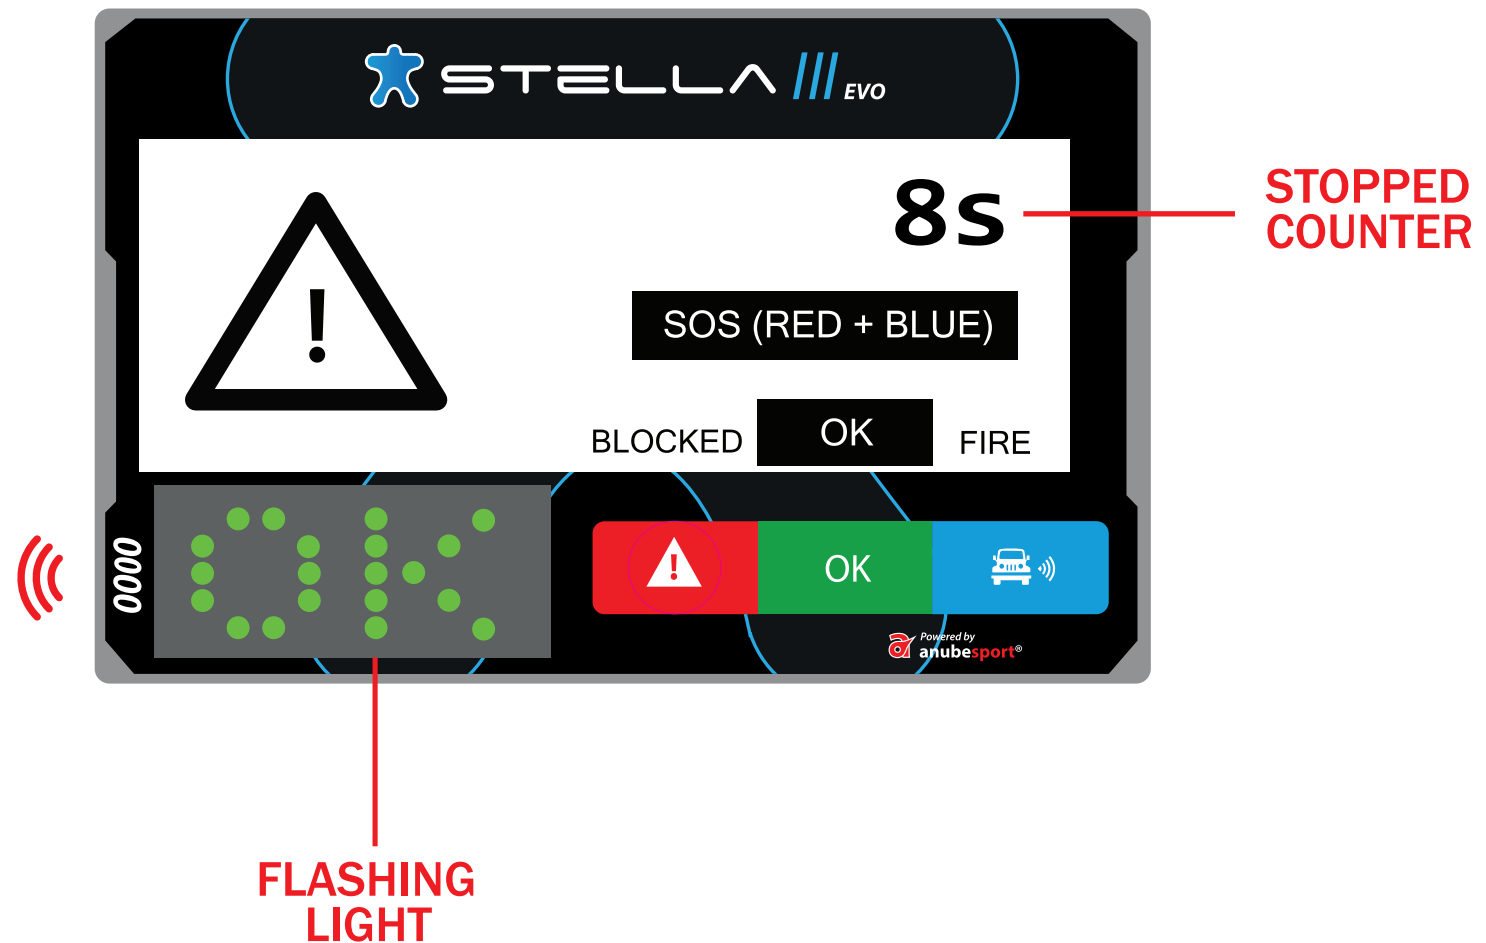

# MAIN SCREEN

**DISTANCE  
TO FINISH**

**CURRENT  
SPEED**

**CURRENT  
TIME**

# STOPPED ON STAGE

When vehicle stops on the Special Stage more than 3 seconds, the device will show the following screen.  
Within 60 seconds, competitors must select one of the 4 options; **OK**, **SOS MEDICAL**, **ROAD BLOCKED** or **FIRE**