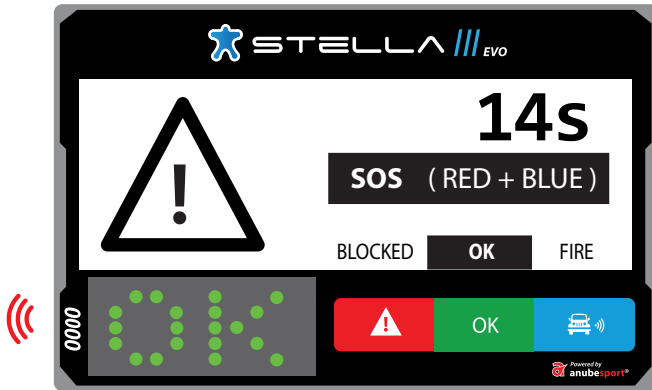

ALERT MESSAGES