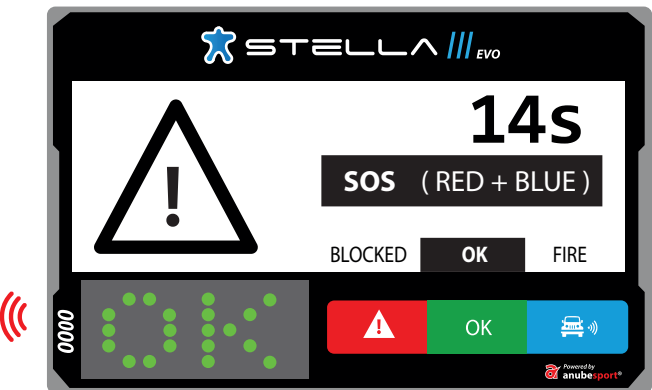

## BLOCKED

Road is blocked. Impossible to pass for next vehicles.

NEXT SCREEN

RECEIVING ALERT

## FIRE

Caution, burning vehicle.

NEXT SCREEN

RECEIVING ALERT

# RED FLAG

LED display shows RF text (Red Flag) alternating with full screen in red.