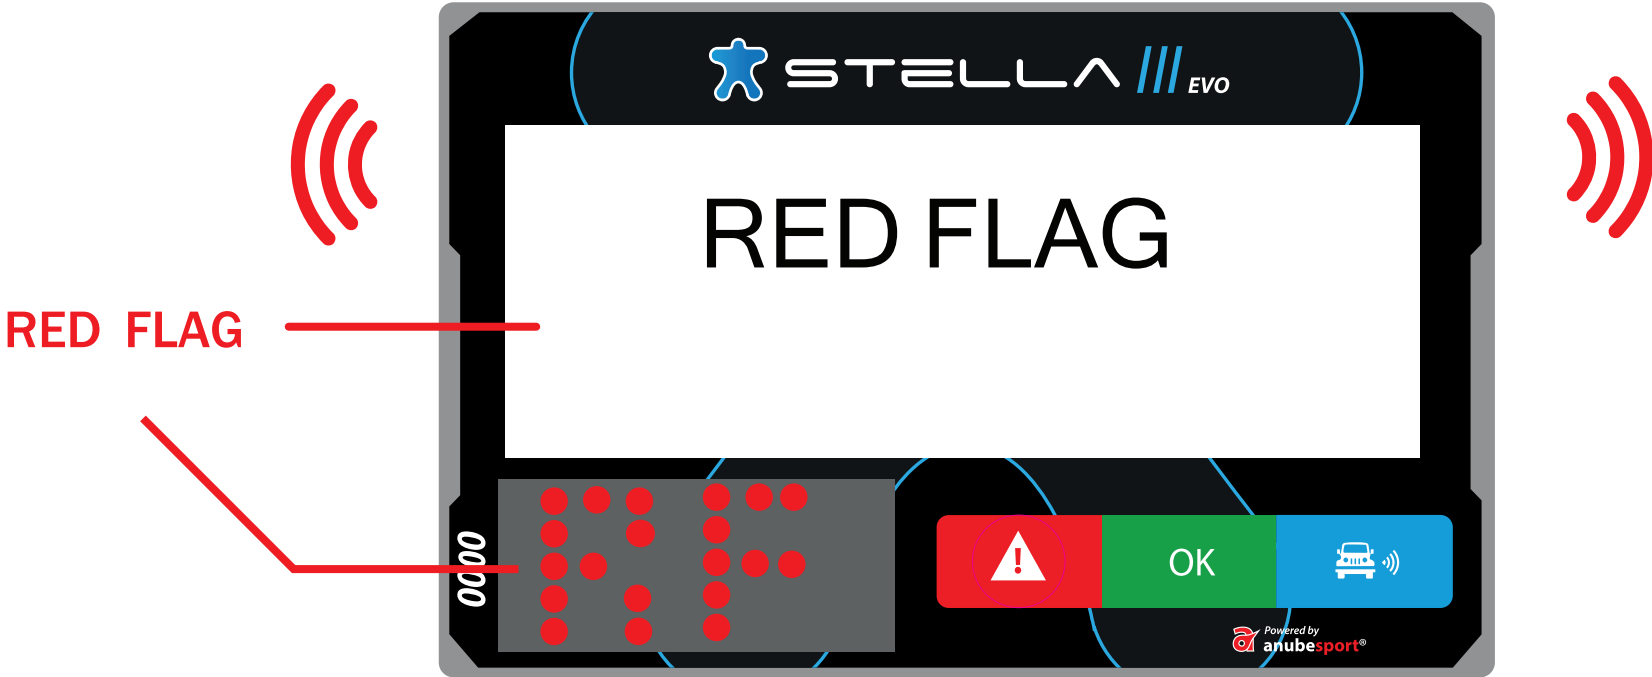

## FIRE

Caution, burning vehicle.

NEXT SCREEN

RECEIVING ALERT

# RED FLAG

LED display shows RF text (Red Flag) alternating with full screen in red.