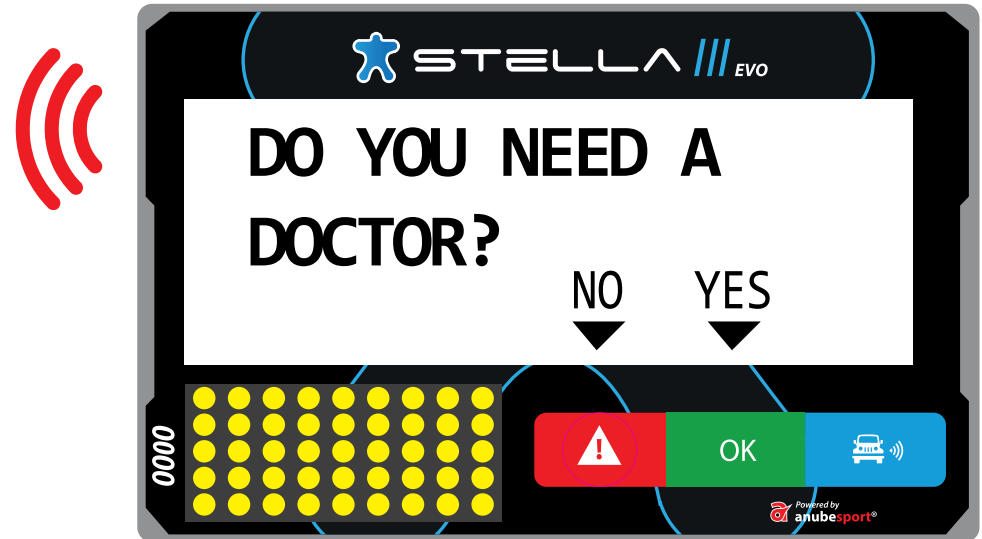

MESSAGES

The HQ can send us messages or questions that can be answered with OK, YES or NO