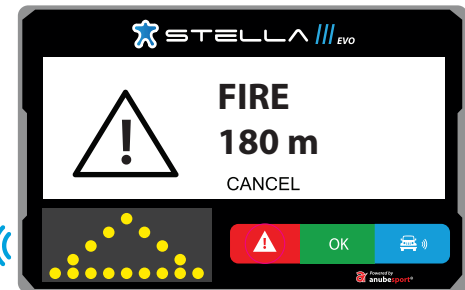

## FIRE

Caution, burning vehicle.

NEXT SCREEN

RECEIVING ALERT

# RED FLAG

LED display shows RF text (Red Flag) alternating with full screen in red.