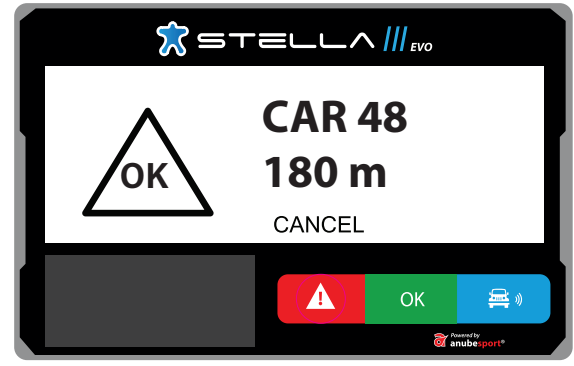

RECEIVING ALERT